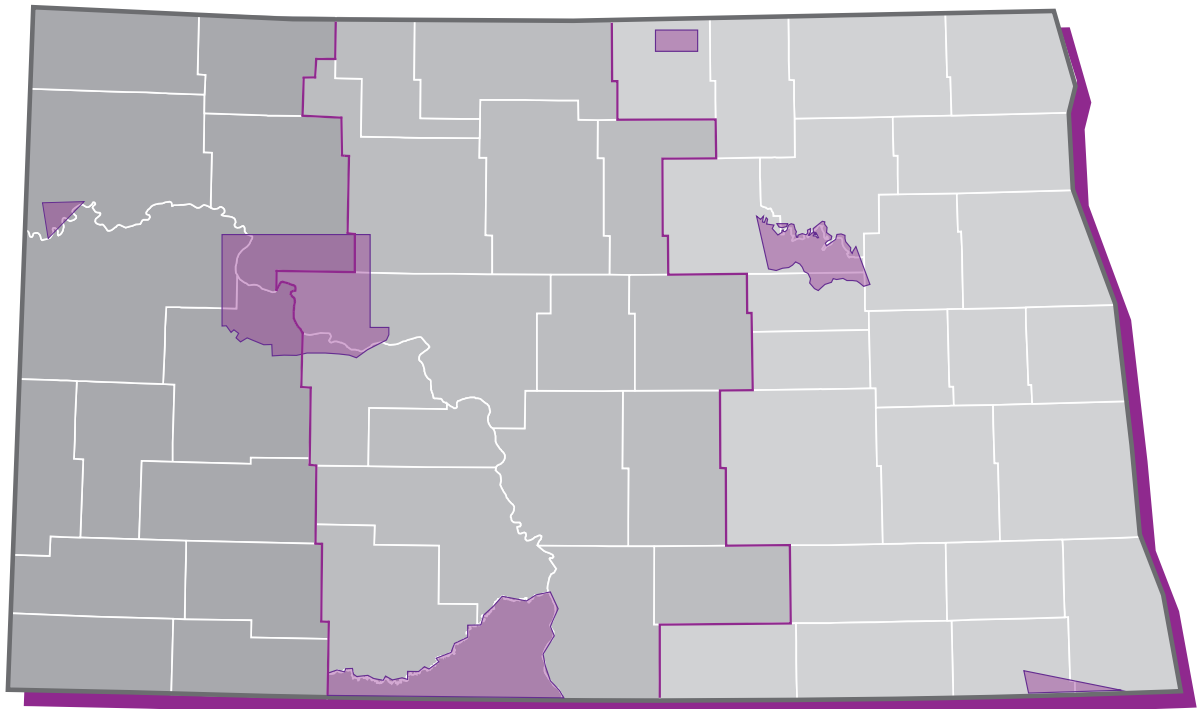

NORTH DAKOTA HUMAN TRAFFICKING NAVIGATOR REGIONS

West ● Central ● East ● Tribal ●

West Region

Adams
 Billings
 Bowman
 Burke
 Divide
 Dunn
 Fort Berthold/ MHA
 Golden Valley
 Hettinger
 McKenzie
 Mountrail
 Slope
 Stark
 Trenton Indian Service Area
 Williams

Central Region

Bottineau
 Burleigh
 Emmons
 Grant
 Kidder
 Logan
 McHenry
 McLean
 Mercer
 Morton
 Morton
 Oliver
 Pierce
 Renville
 Sheridan
 Sioux
 Standing Rock
 Ward
 Wells

East Region

Barnes
 Benson
 Cass
 Cavalier
 Dickey
 Eddy
 Foster
 Grand Forks
 Griggs
 Lamoure
 Logan
 McIntosh
 Nelson
 Pembina
 Ramsey
 Ransom
 Richland
 Rollette
 Sargent
 Steele
 Stutsman
 Towner
 Traill
 Walsh